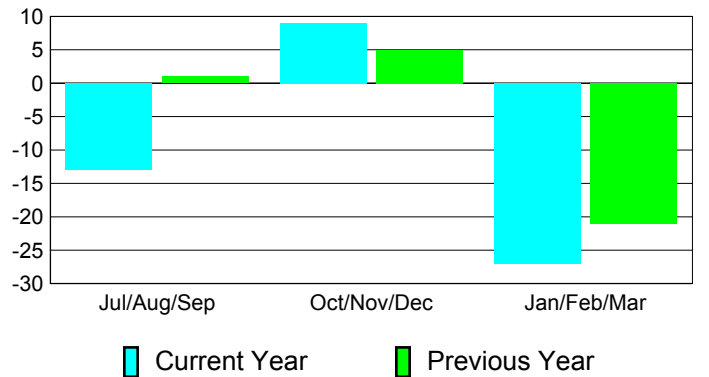

**Membership Results
2010-2011**

**Membership
2009-2010**

Month	Net Memb Goal	Actual New Memb	Actual Dropped Memb	Gain/Loss of Memb	Gain/Loss of Memb
Jul/Aug/Sep	22	35	-48	-13	1
Oct/Nov/Dec	22	42	-33	9	5
Jan/Feb/Mar	7	41	-68	-27	-21
Totals	51	118	-149	-31	-15

Membership Results 2010-2011

Goal, New, Dropped, Gain/Loss

Comparison of Membership Gain/Loss

Current Year Compared to the Previous Year

Gender Comparison 2010-2011

Jul/Aug/Sep

Oct/Nov/Dec

Jan/Feb/Mar