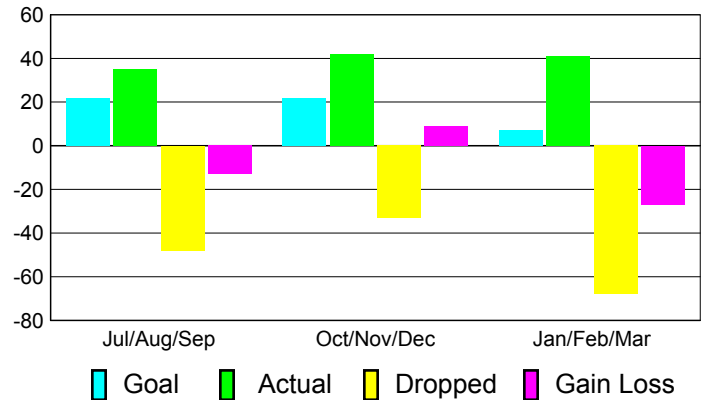

Membership Results 2010-2011

Goal, New, Dropped, Gain/Loss

Comparison of Membership Gain/Loss

Current Year Compared to the Previous Year